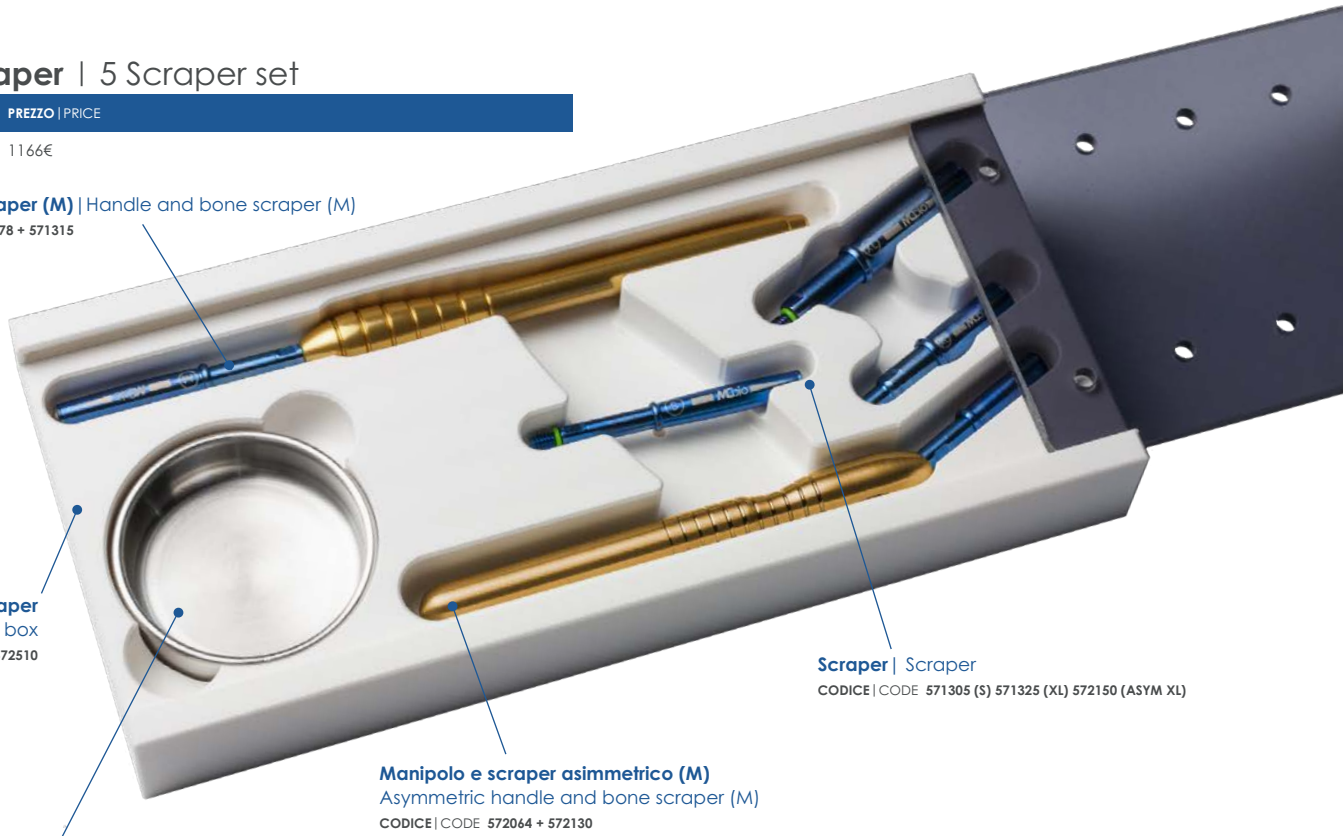

575255 1659 €

Manipolo SP e scraper (XL) | SP handle and bone scraper (XL)

CODICE | CODE 570562 + 571325

Box 7 Scraper
7 Scraper box
CODICE | CODE 575250

Scraper | Scraper
CODICE | CODE 571305 (S) 571315 (M) 571800 (2XL)
572130 (ASYM M) 572150 (ASYM XL)

Manipolo SP e scraper asimmetrico (2XL)
Asymmetric SP handle and bone scraper (2XL)
CODICE | CODE 572074 + 572160

Contenitore osso | Bone container
CODICE | CODE 570620 570630

MC Bio s.r.l.

Via Cavour 2 - 22074 Lomazzo (CO) Italy